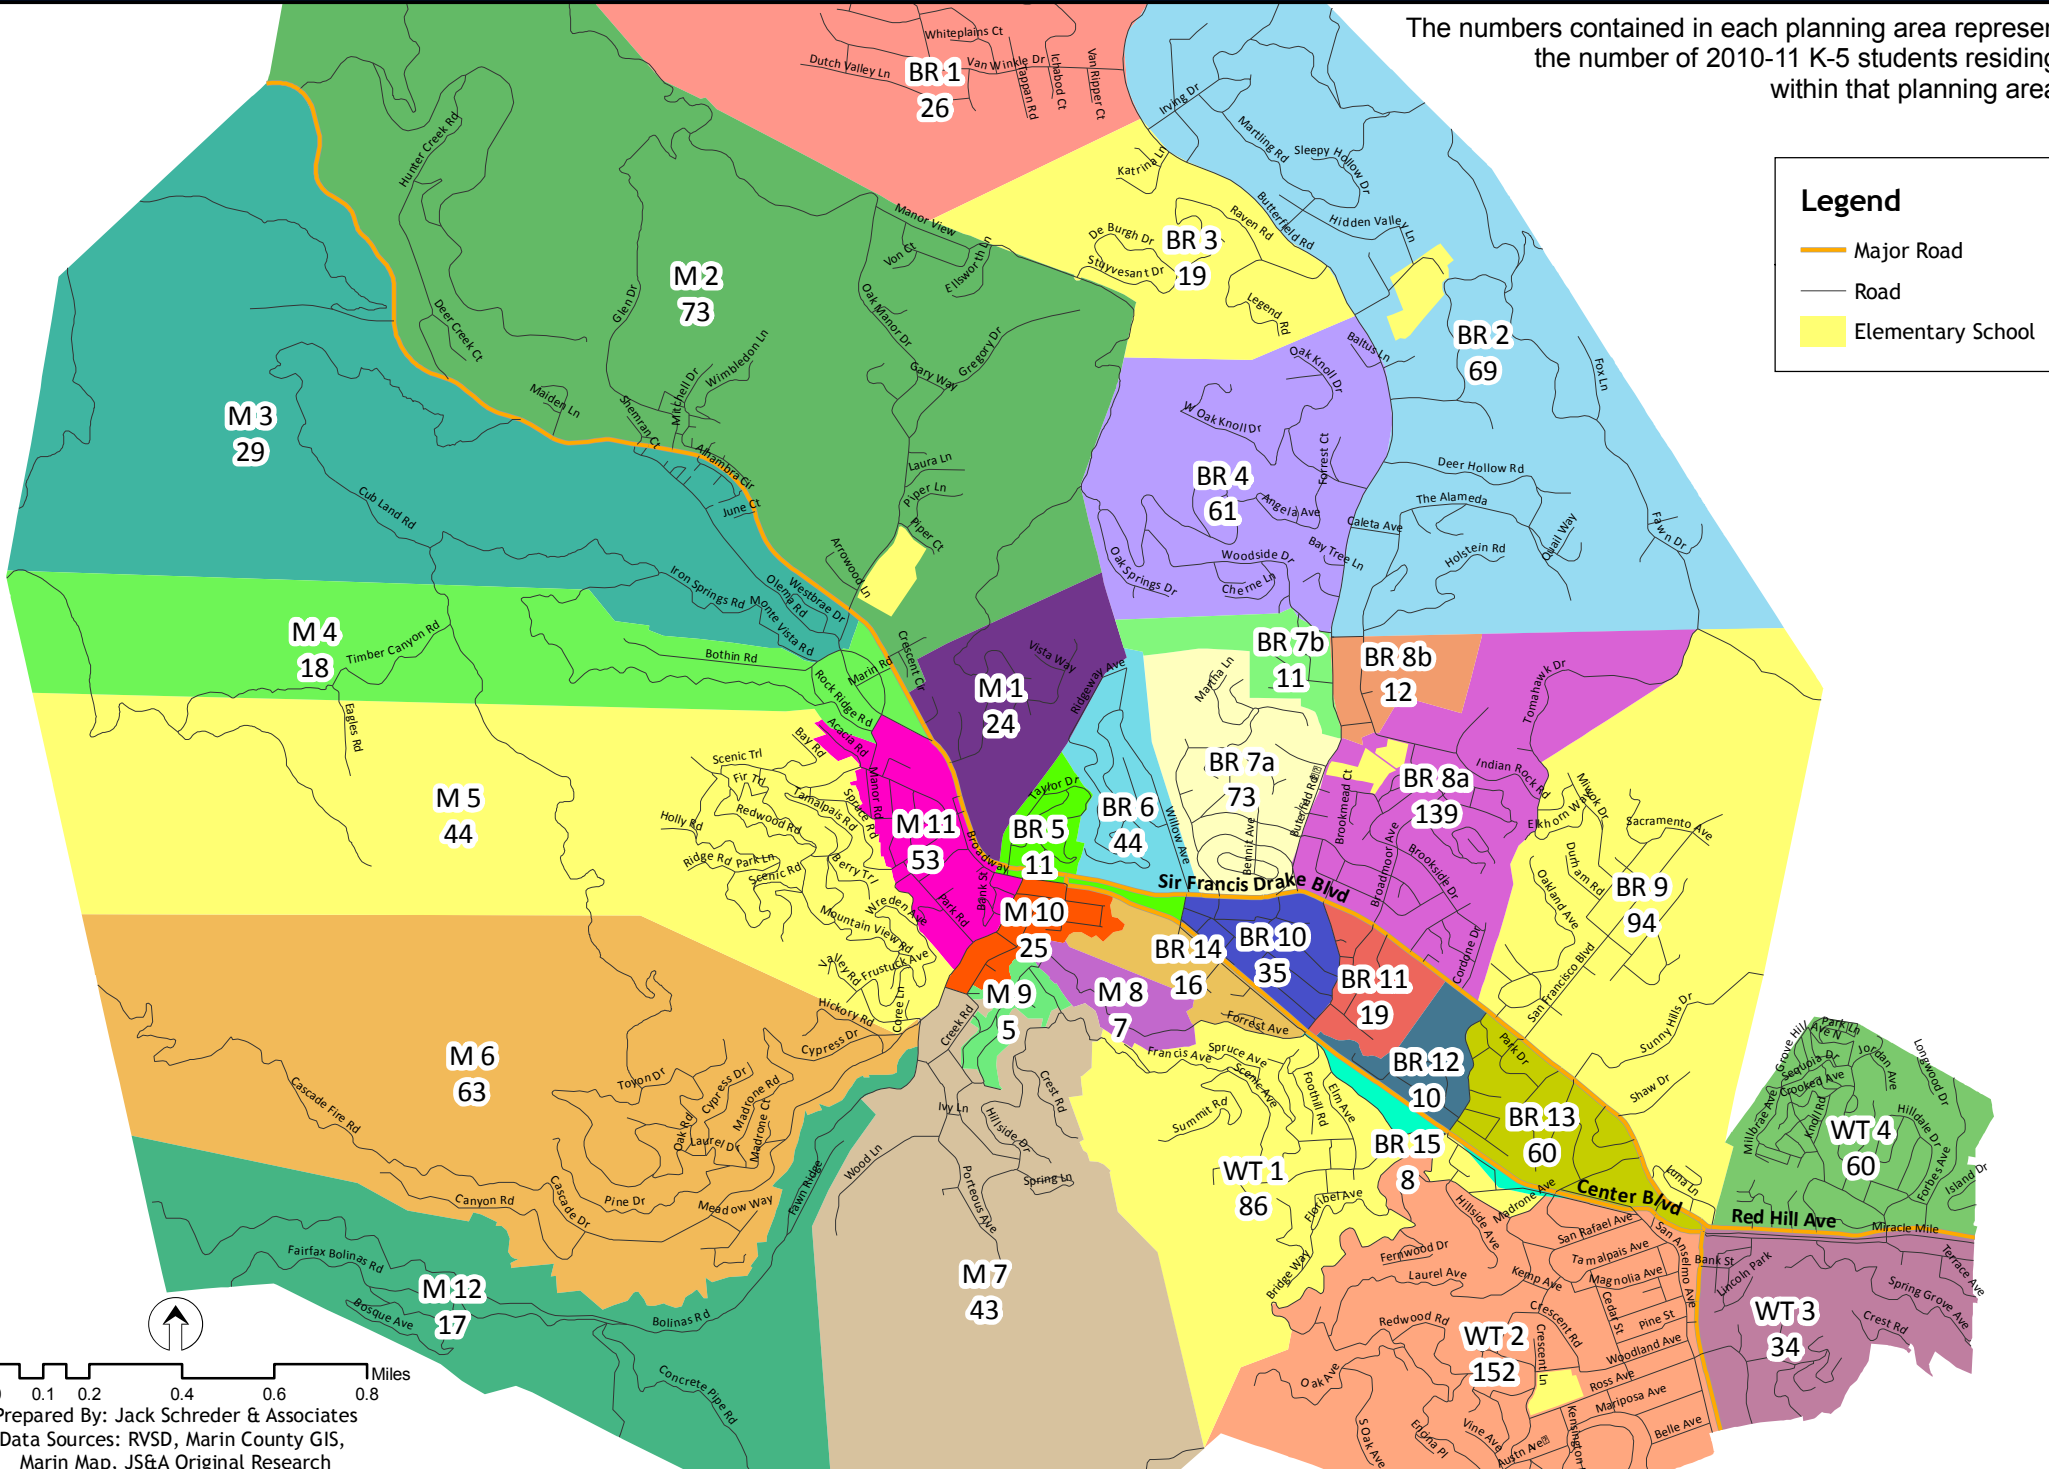

Planning Areas Revised 3-23-2011

Ross Valley School District

The numbers contained in each planning area represent the number of 2010-11 K-5 students residing within that planning area.

Legend

-  Major Road
-  Road
-  Elementary School

Prepared By: Jack Schreder & Associates
 Data Sources: RVSD, Marin County GIS,
 Marin Map, JS&A Original Research