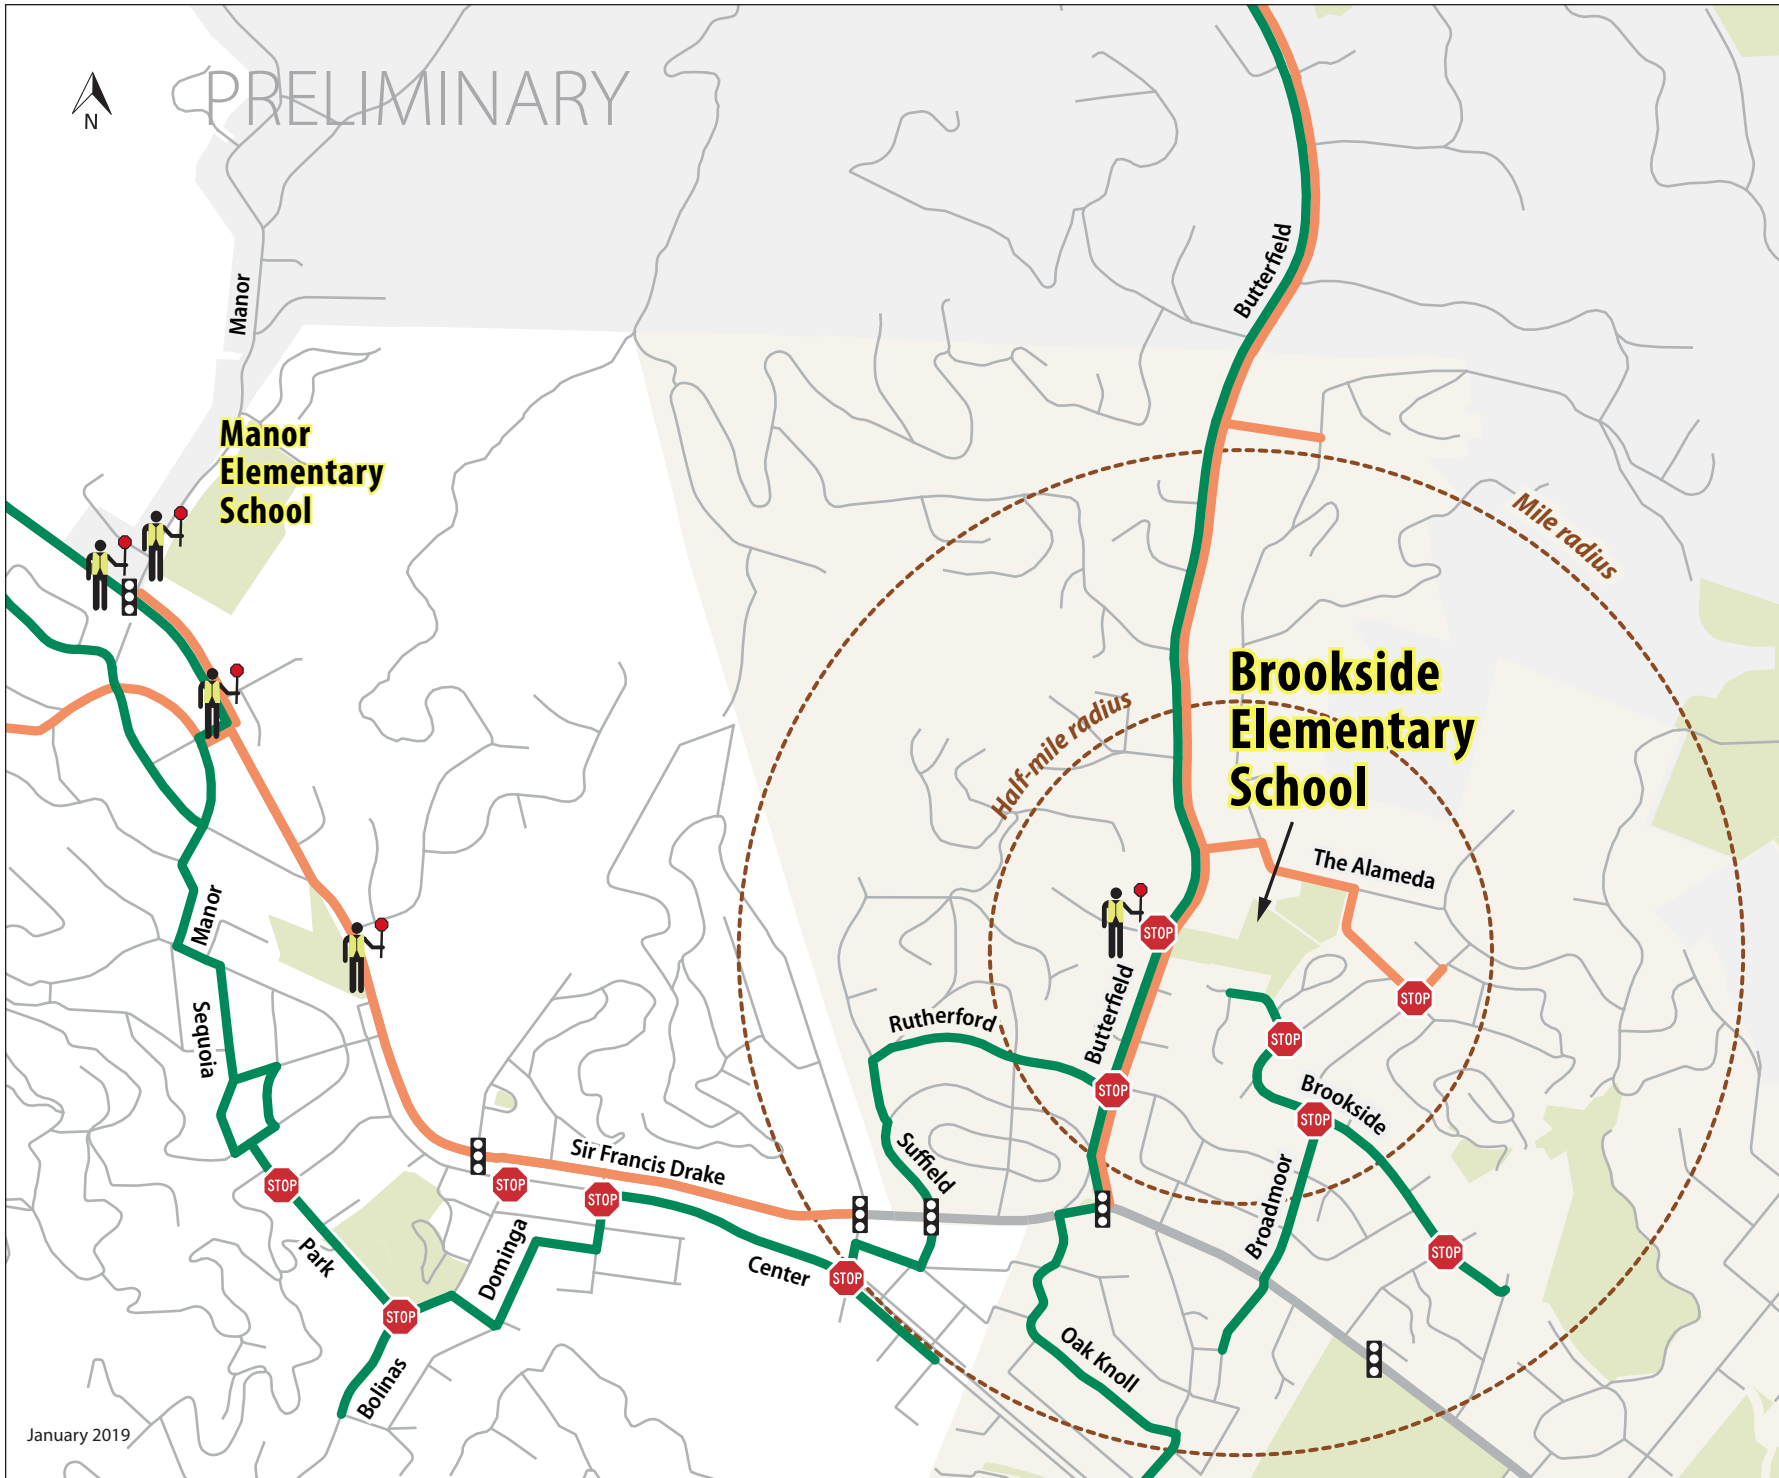

PRELIMINARY

Suggested Routes to School

BROOKSIDE ELEMENTARY SCHOOL ROUTE MAP

Ross Valley School District

LEGEND

-  Recommended Walking Routes
-  Recommended Bike Routes
-  Traffic Signals
-  All-way Stop
-  Crossing Guard